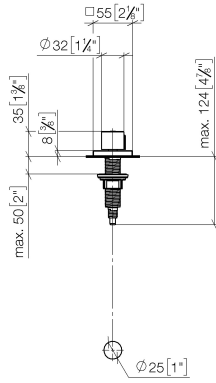

**Strainer waste with control handle - Brushed Dark Platinum**

LOT

10 711 970

- control for single basin
- including adapter for Bowden cable

Fits LOT

	Brushed Dark Platinum	10 711 970-99
	Chrome	10 711 970-00
	Brushed Platinum	10 711 970-06
	Platinum	10 711 970-08
	Durabass (23kt Gold)	10 711 970-09
	Dark Chrome	10 711 970-19
	Brushed Durabass (23kt Gold)	10 711 970-28
	Matte Black	10 711 970-33
	Brushed Champagne (22kt Gold)	10 711 970-46
	Champagne (22kt Gold)	10 711 970-47
	Brushed Chrome	10 711 970-93

10 711 970

mm [inches]

10 711 970

Parts for other finishes can be found here: [Chrome](#)

Spare parts list

No.	Item Number	Name	Quantity used	Delivery time
1	09 20 97 030-99	handle	1	30
2	90 12 12 002 00 90	fixing cap	1	2
3	09 27 87 007-99	rosette	1	30
4	90 14 10 043 00 90	seal	1	2
5	09 14 10 042 90	seal	1	2
6	09 29 06 087-99	spindle	1	-
Spare part can no longer be ordered, please order the replacement item				
7	04 30 01 029 00 90	adaptor	1	2
8	09 24 03 175 90	adaptor	1	2
9	09 11 10 073-07	connection	1	30
10	09 11 10 074-07	connection	1	30
11	09 11 10 079-07	connection	1	30
12	09 30 11 087 90	disc	1	2
13	09 23 30 024-07	nut	1	30